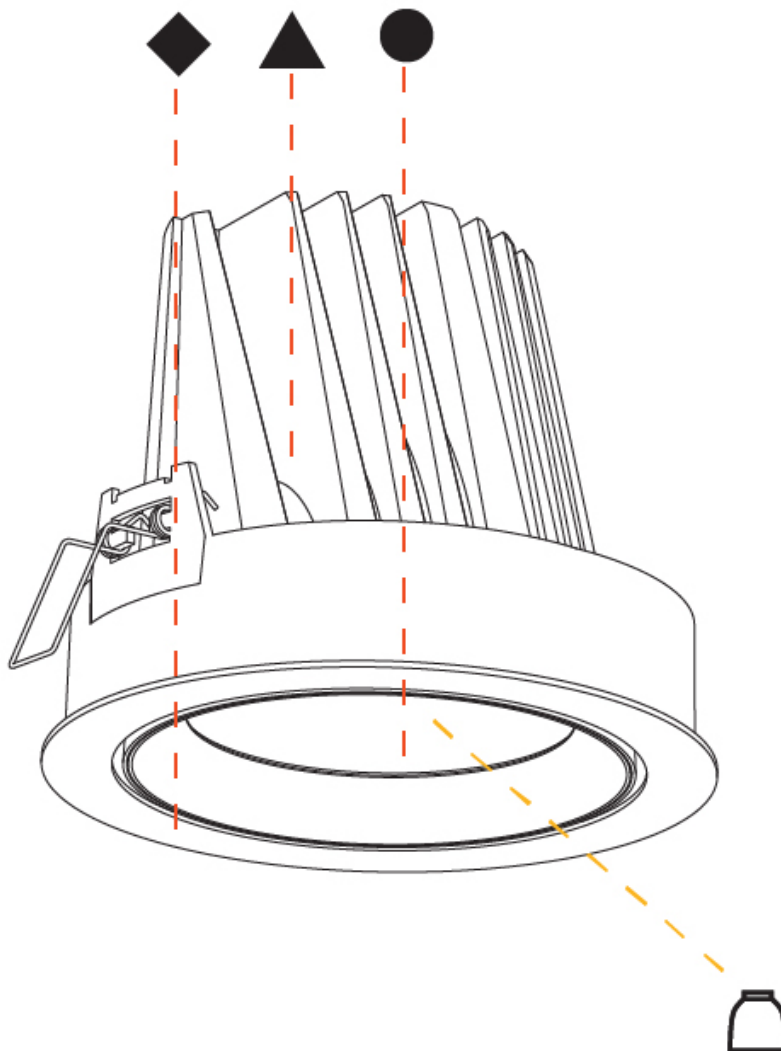

MECHANIQ ROUND RECESSED

A35046-

PROJECT	_____
TYPE	_____
SPECIFIER	_____
QUANTITY	_____
DATE	_____

A